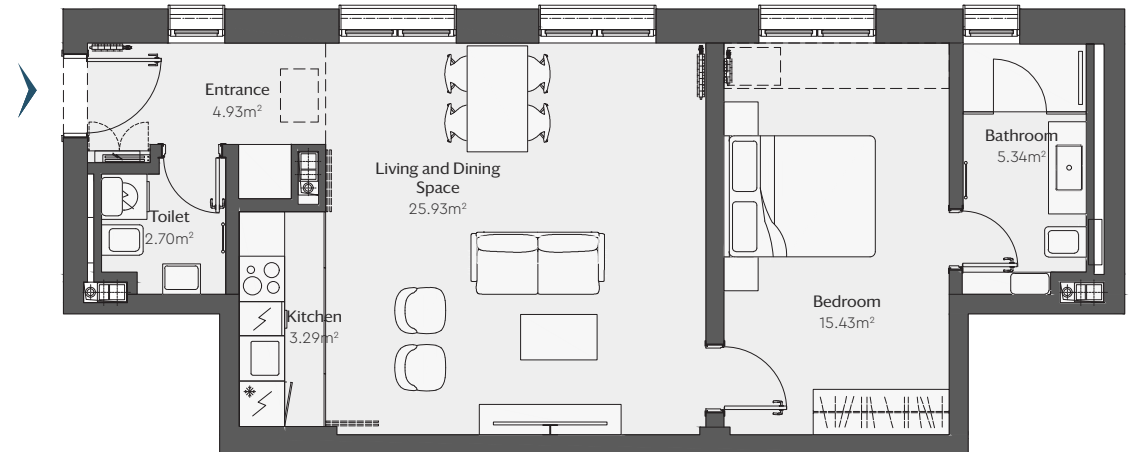

Apartment 03

One Bedroom
One Toilet One Bathroom

B2-0-S3; B2-1-S6; B2-2-S9;

Building B
Floors 0, I, II
Total area 57.62m²

C2-0-S3; C2-1-S6; C2-2-S9;
D2-0-S3; D2-1-S6; D2-2-S9;

Buildings C, D
Floors 0, I, II
Total area 55m²

Location

All dimensions are approximate and subject to normal construction variances and tolerances.
Plans and dimensions may contain minor variations from floor to floor. The area on this floor plan exceeds the usable area.

1m 1:100

Apartment 03