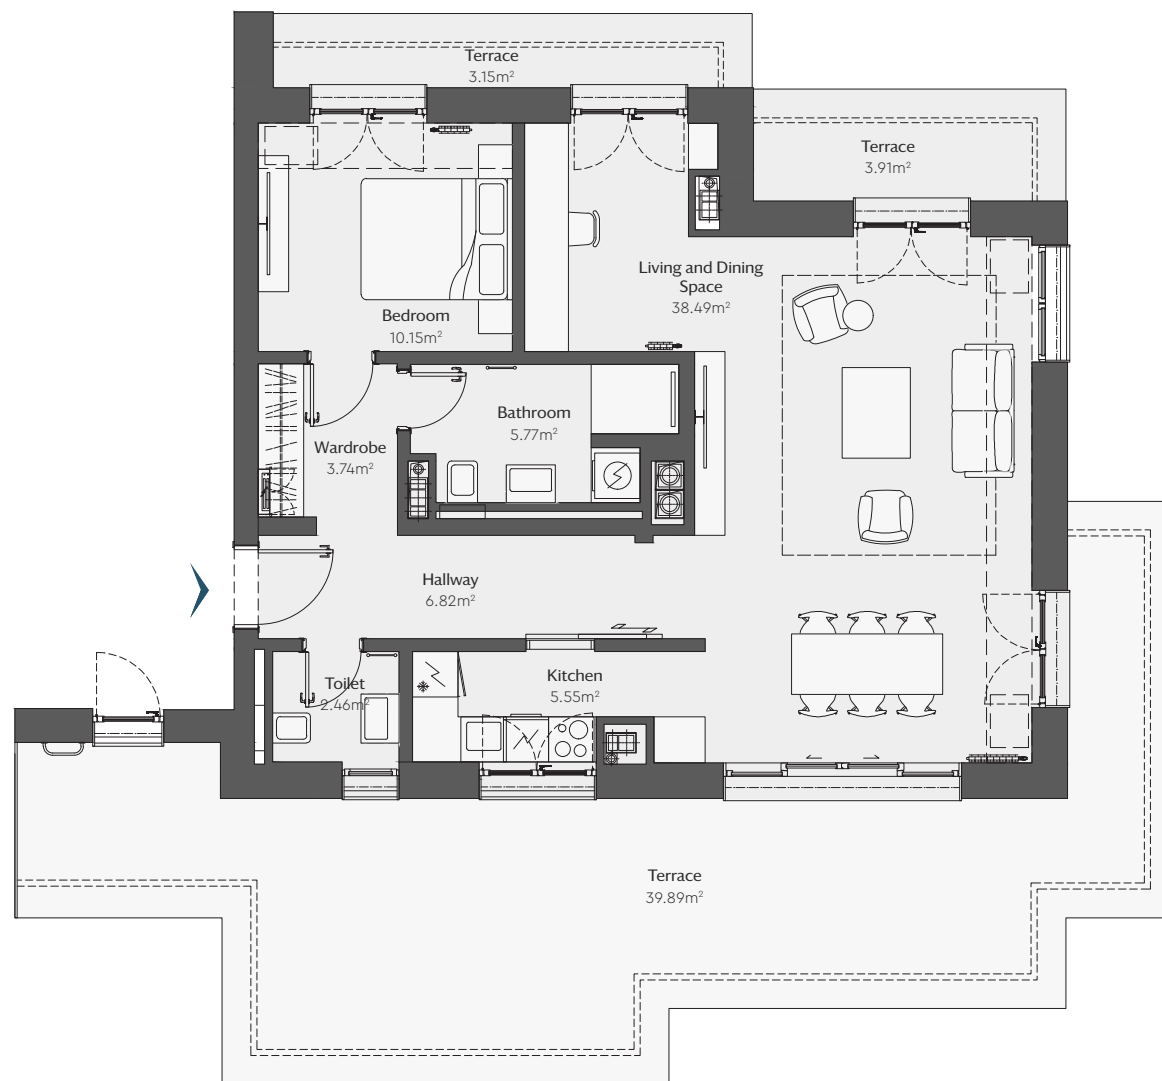

Apartment 11

One Bedroom
One Toilet One Bathrooms

C1-3-S4; D1-3-S4

Buildings	C,D
Floor	III
Interior area	72.98m ²
Terraces	46.95m ²
Total area	119.92m²

Location

IN COMPLEX

IN BUILDING

All dimensions are approximate and subject to normal construction variances and tolerances.
Plans and dimensions may contain minor variations from floor to floor. The area on this floor plan exceeds the usable area.

1m 1:100

Apartment 11