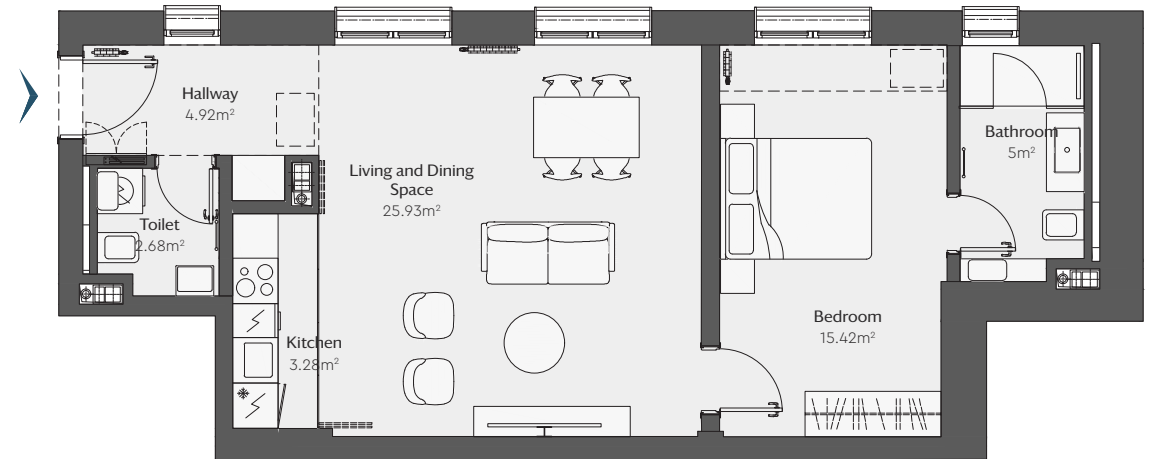

Apartment 14

One Bedroom
One Toilet One Bathroom

E-0-S3; E-1-S6; E-2-S9

Building E
Floors 0, I, II
Total area 57.24m²

Location

IN COMPLEX

IN BUILDING

All dimensions are approximate and subject to normal construction variances and tolerances.
Plans and dimensions may contain minor variations from floor to floor. The area on this floor plan exceeds the usable area.

1m 1:100

Apartment 14