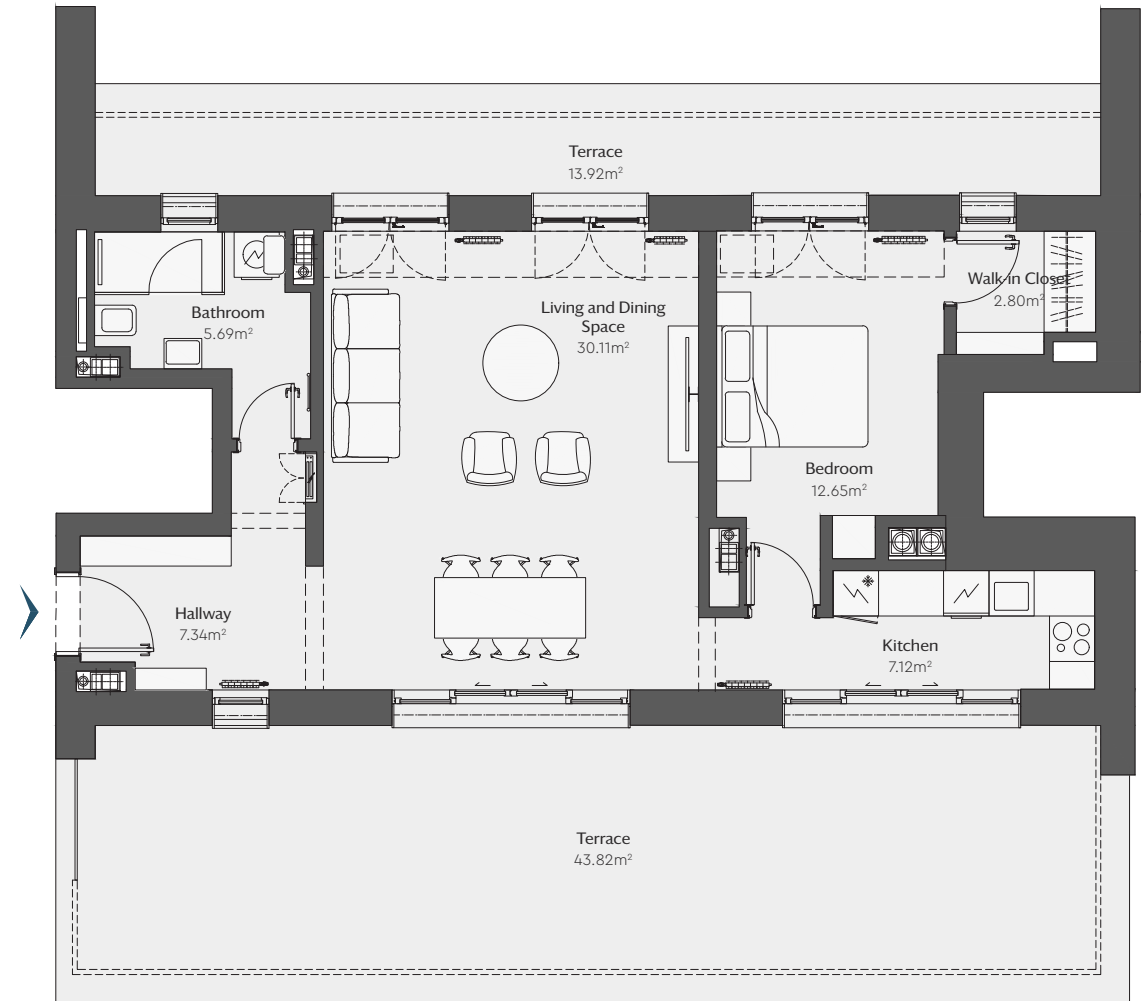

# Apartment 17

One Bedroom  
One Bathroom

E-3-S11

Building	E
Floor	III
Interior area	65.71m <sup>2</sup>
Terraces	57.74m <sup>2</sup>
<b>Total area</b>	<b>123.45m<sup>2</sup></b>

## Location

IN COMPLEX

IN BUILDING

All dimensions are approximate and subject to normal construction variances and tolerances.  
Plans and dimensions may contain minor variations from floor to floor. The area on this floor plan exceeds the usable area.

1m 1:100

Apartment 17