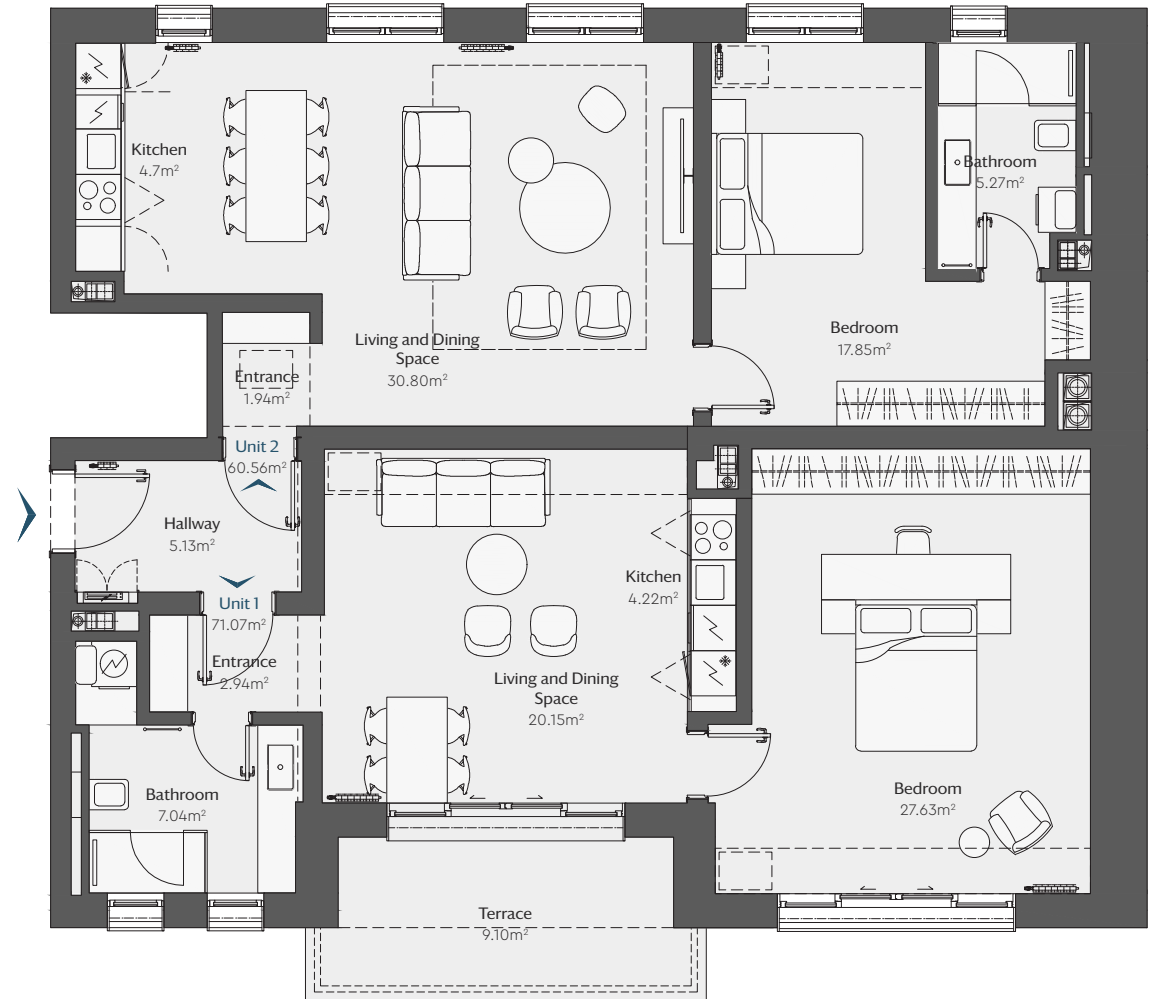

Apartment 21

Two Bedrooms Two Bathrooms

F-1-S4; F-2-S6

| | |
|---------------------|----------------------------|
| Buildings | F, |
| Floor | I,II |
| Interior area | 127.66m ² |
| Terraces | 9.10m ² |
| Total area | 136.76m² |
| Hallway | 5.13m ² |
| Unit 1 with Terrace | 71.07m ² |
| Unit 2 | 60.56m ² |

Location

All dimensions are approximate and subject to normal construction variances and tolerances.
Plans and dimensions may contain minor variations from floor to floor. The area on this floor plan exceeds the usable area.

1m 1:100

Apartment 21