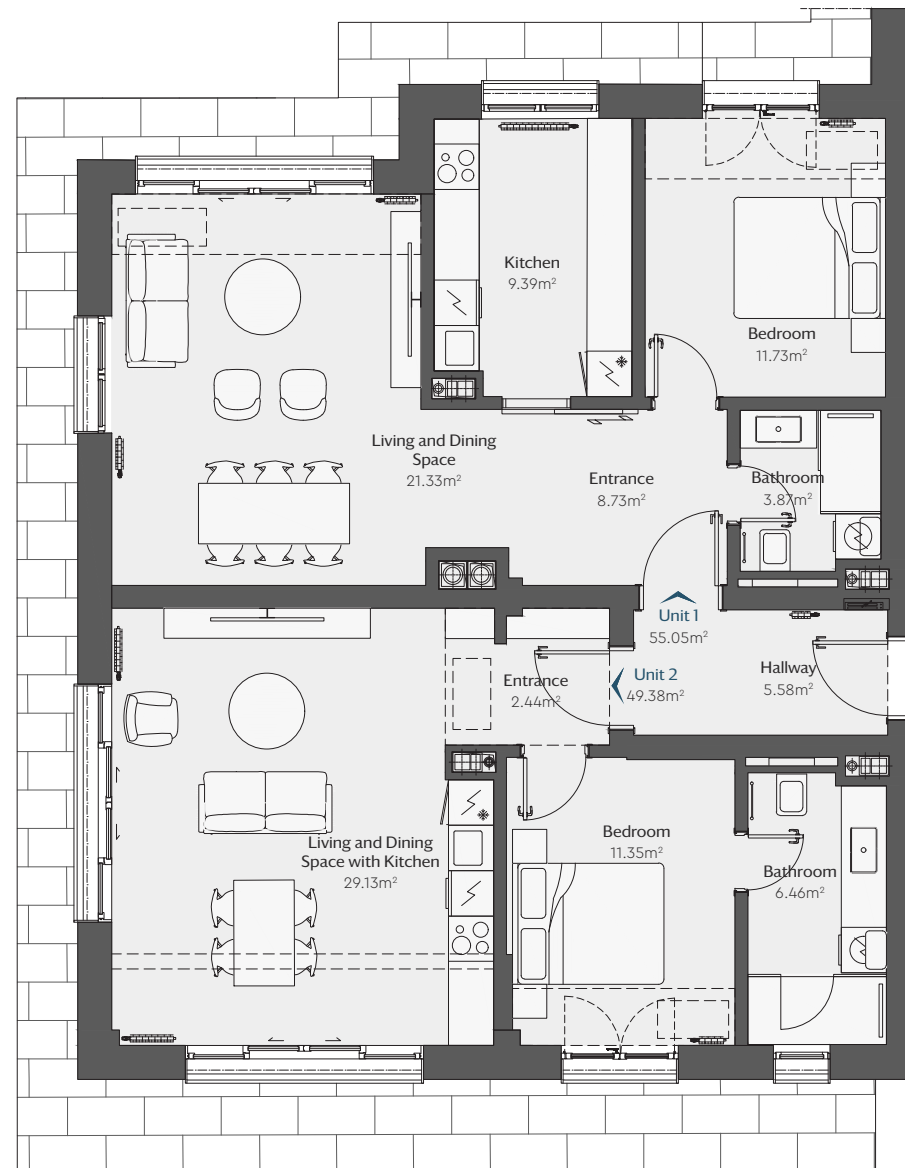

Apartment 37

Business Apartment

I1-0-L1

Building	I1
Floors	0
Total area	110.01m²
Hallway	5.58m ²
Unit 1	55.05m ²
Unit 2 with Terrace	49.38m ²

Location

IN COMPLEX

IN BUILDING

All dimensions are approximate and subject to normal construction variances and tolerances. Plans and dimensions may contain minor variations from floor to floor. The area on this floor plan exceeds the usable area.

1m 1:100