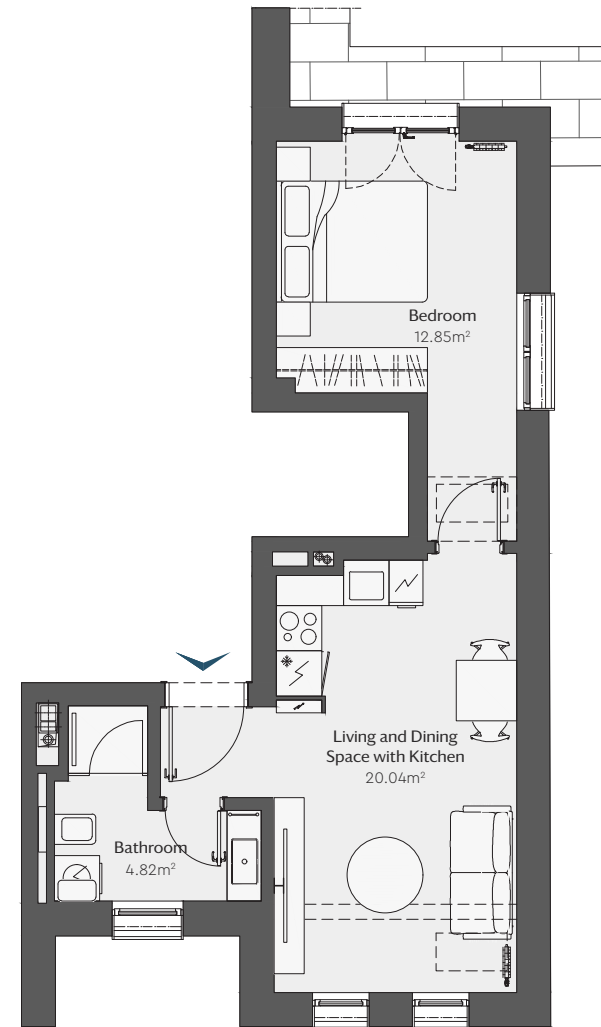

Apartment 38

Business Apartment

I1-0-L2

Building	I1
Floors	0
Total area	37.72m²

Location

IN COMPLEX

IN BUILDING

All dimensions are approximate and subject to normal construction variances and tolerances.
Plans and dimensions may contain minor variations from floor to floor. The area on this floor plan exceeds the usable area.

1m 1:100